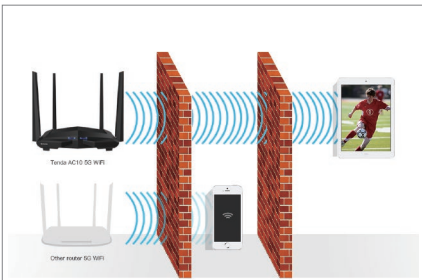

## Super Experience for Gaming and Streaming

- With 4 gigabit ports for fast and stable internet connection
- 1GHz CPU for multi-client with responsive performance and fast speed
- USB2.0 port supports making it sharing center of your home