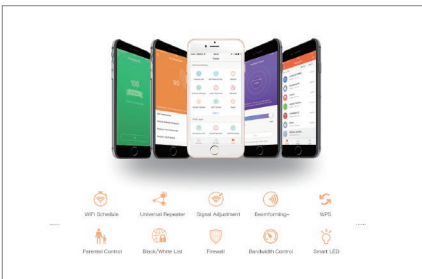

### Selling Points

- AC1200 Mbps Wireless
- MU-MIMO
- 3 Gigabit LAN & 1 Gigabit WAN
- 1GHz CPU
- VPN Client and Server
- Dual-Band Wireless
- 4 Omni-directional Antennas
- USB 2.0 Port
- Parental Controls
- WiFi Schedule

# Selling Points

---

## Super Experience for Gaming and Streaming

- With 4 gigabit ports for fast and stable internet connection
- 1GHz CPU for multi-client with responsive performance and fast speed
- USB2.0 port supports making it sharing center of your home

## Smart Management via Tenda App

- Smart WiFi Schedule can turn on/off WiFi automatically
- Advanced QoS for uninterrupted HD Video streaming
- Power saving and LED control for energy-green household
- Smart Tenda WiFi app for real time management